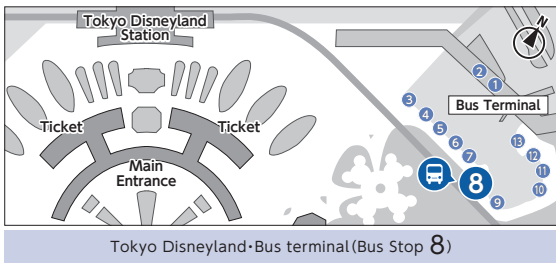

Journey number		13	14	15	16	17	
a	Disney Ambassador Hotel	Dep	15:37	16:37	17:07	17:42	19:02
b	Tokyo DisneySea	Dep	15:40	16:40	17:10	17:45	19:05
c	Tokyo DisneySea Hotel Miracosta	Dep	15:42	16:42	17:12	17:47	19:07
d	Sheraton Grande Tokyo Bay Hotel	Dep	15:47	16:47	17:17	17:52	19:12
e	Hotel Okura Tokyo Bay	Dep	15:48	16:48	17:18	17:53	19:13
f	Hilton Tokyo Bay	Dep	15:49	16:49	17:19	17:54	19:14
g	Sunroute Plaza Tokyo	Dep	15:52	16:52	17:22	17:57	19:17
h	Tokyo Bay Maihama Hotel	Dep	15:53	16:53	17:23	17:58	19:18
i	Tokyo Bay Maihama Hotel Club Resort	Dep	15:55	16:55	17:25	18:00	19:20
j	Tokyo Disneyland	Dep	16:05	17:05	17:35	18:10	19:30
k	Tokyo Disneyland Hotel	Dep	16:06	17:06	17:36	18:11	19:31
l	NARITA AIRPORT TERMINAL 2	Arr	17:00	18:00	18:30	19:05	20:25
m	NARITA AIRPORT TERMINAL 1 SOUTH WING	Arr	17:05	18:05	18:35	19:10	20:30
n	NARITA AIRPORT TERMINAL 1 NORTH WING	Arr	17:05	18:05	18:35	19:10	20:30
o	NARITA AIRPORT TERMINAL 3	Arr	17:10	18:10	18:40	19:15	20:35
Jointly Operated Companies			CK	LM	LM	CK	LP

Campaign special

Adult Single ¥1,800
(Child Single ¥900)

- Seat reservation is not accepted from Tokyo Disneyland and Tokyo DisneySea.
- Also runs on park closure date but will pass Tokyo Disneyland and Tokyo DisneySea.

Jointly Operated Companies Tokyo Bay City Koutsu(BC) / Chiba Kotsu(CK) / Limousine Passenger Service (LP) / Airport Limousine Bus (LM)

● 站牌名稱前的記號，僅為中文名稱之索引，與實際站牌名稱並無直接關係。

a 迪士尼大使大飯店	e 東京灣大會飯店	i 東京灣舞濱酒店度假俱樂部	m 成田機場 第1航廈南翼
b 東京迪士尼海洋	f 希爾頓東京灣大飯店	j 東京迪士尼樂園	n 成田機場 第1航廈北翼
c 東京迪士尼海洋觀海景大飯店	g 東京太陽之路廣場大飯店	k 東京迪士尼樂園大飯店	o 成田機場 第3航廈
d 東京灣喜來登大飯店	h 東京灣舞濱酒店	l 成田機場 第2航廈	p 成田機場 第1航廈

Narita Airport → Tokyo Disney Resort area

Adult Single (Child Single)
¥2,450 (¥1,230)

Journey number		01	02	03	04	05	06	07	08	09	10	11	12	13	
o	NARITA AIRPORT TERMINAL 3	Dep	8:00	8:40	9:00	9:20	9:40	10:10	10:40	11:00	11:30	12:00	12:30	13:00	13:30
l	NARITA AIRPORT TERMINAL 2	Dep	8:05	8:45	9:05	9:25	9:45	10:15	10:45	11:05	11:35	12:05	12:35	13:05	13:35
p	NARITA AIRPORT TERMINAL 1	Dep	8:10	8:50	9:10	9:30	9:50	10:20	10:50	11:10	11:40	12:10	12:40	13:10	13:40
j	Tokyo Disneyland	Arr	9:06	9:46	10:06	10:26	10:46	11:16	11:46	12:06	12:36	13:06	13:36	14:06	14:36
a	Disney Ambassador Hotel	Arr	9:08	9:48	10:08	10:28	10:48	—	11:48	12:08	12:38	13:08	13:38	14:08	14:38
b	Tokyo DisneySea	Arr	9:11	9:51	10:11	10:31	10:51	11:21	11:51	12:11	12:41	13:11	13:41	14:11	14:41
c	Tokyo DisneySea Hotel Miracosta	Arr	9:13	9:53	10:13	10:33	10:53	—	11:53	12:13	12:43	13:13	13:43	14:13	14:43
k	Tokyo Disneyland Hotel	Arr	9:18	9:58	10:18	10:38	10:58	—	11:58	12:18	12:48	13:18	13:48	14:18	14:48
g	Sunroute Plaza Tokyo	Arr	9:22	10:02	10:22	10:42	11:02	—	12:02	12:22	12:52	13:22	13:52	14:22	14:52
h	Tokyo Bay Maihama Hotel	Arr	9:23	10:03	10:23	10:43	11:03	—	12:03	12:23	12:53	13:23	13:53	14:23	14:53
i	Tokyo Bay Maihama Hotel Club Resort	Arr	9:25	10:05	10:25	10:45	11:05	—	12:05	12:25	12:55	13:25	13:55	14:25	14:55
d	Sheraton Grande Tokyo Bay Hotel	Arr	9:28	10:08	10:28	10:48	11:08	—	12:08	12:28	12:58	13:28	13:58	14:28	14:58
e	Hotel Okura Tokyo Bay	Arr	9:29	10:09	10:29	10:49	11:09	—	12:09	12:29	12:59	13:29	13:59	14:29	14:59
f	Hilton Tokyo Bay	Arr	9:30	10:10	10:30	10:50	11:10	—	12:10	12:30	13:00	13:30	14:00	14:30	15:00
Jointly Operated Companies			CK	CK	BC	BC	CK	BC	LP	CK	LM	LM	BC	LM	CK