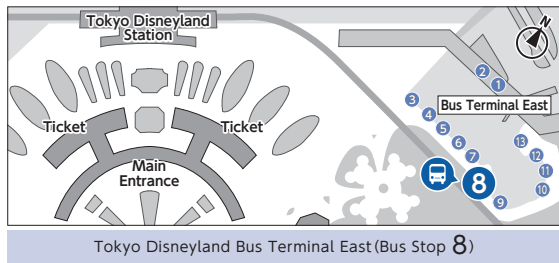

Tokyo Disney Resort area → Narita Airport

Adult Single(Child Single) ¥2,550(¥1,280)

Table with columns: Journey number, Station, and Departure/Arrival times for routes from Tokyo Disney Resort area to Narita Airport.

Table with columns: Journey number, Station, and Departure/Arrival times for routes from Narita Airport to Tokyo Disney Resort area.

Campaign special

Adult Single ¥1,900 (Child Single ¥950)

●Seat reservation is not accepted from Tokyo Disneyland and Tokyo DisneySea. ●Also runs on park closure date but will pass Tokyo Disneyland and Tokyo DisneySea.

Jointly Operated Companies: Tokyo Bay City Koutsu(BC) / Chiba Kotsu(CK) / Limousine Passenger Service(LP) / Airport Limousine Bus(LM)

●站牌名稱前的記號，僅為中文名稱之索引，與實際站牌名稱並無直接關係。

Legend table mapping letters a-l to specific bus routes and companies.

Narita Airport → Tokyo Disney Resort area

Adult Single(Child Single) ¥2,550(¥1,280)

Table with columns: Journey number, Station, and Departure/Arrival times for routes from Narita Airport to Tokyo Disney Resort area.

Table with columns: Journey number, Station, and Departure/Arrival times for routes from Tokyo Disney Resort area to Narita Airport.

Campaign special

Adult Single ¥1,900 (Child Single ¥950)

※ Journey number 06,15,19,22,24,25 will continue to Shin-Urayasu area after Tokyo Disneyland and Tokyo DisneySea.

●Also runs on park closure date but will pass Tokyo Disneyland and Tokyo DisneySea.

Jointly Operated Companies: Tokyo Bay City Koutsu(BC) / Chiba Kotsu(CK) / Limousine Passenger Service(LP) / Airport Limousine Bus(LM)