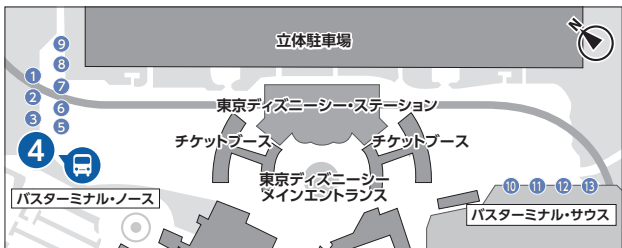

Table with columns: 便No., 出発時刻, 到着時刻, 片道運賃 (大人 ¥2,550, 小人 ¥1,280). Rows include Disney Ambassador Hotel, Tokyo Disney Sea, Tokyo DisneySea Hotel Miracosta, Sheraton Grand Tokyo Bay Hotel, Hilton Tokyo Bay, Tokyo Bay Maehama Hotel First Resort, Tokyo Bay Maehama Hotel, Tokyo Bay Maehama Hotel Club Resort, Narita Airport Terminal 1, 2, 3, 4, 5, 6, 7, 8, 9, 10, 11, 12.

Table with columns: 便No., 出発時刻, 到着時刻. Rows include Disney Ambassador Hotel, Tokyo Disney Sea, Tokyo DisneySea Hotel Miracosta, Sheraton Grand Tokyo Bay Hotel, Hilton Tokyo Bay, Tokyo Bay Maehama Hotel First Resort, Tokyo Bay Maehama Hotel, Tokyo Bay Maehama Hotel Club Resort, Narita Airport Terminal 1, 2, 3, 4, 5, 6, 7, 8, 9, 10, 11, 12.

東京ディズニーランド・バスターミナル・イースト(8番のりば)

東京ディズニーシー・バスターミナル・ノース(4番のりば)

Table with columns: 便No., 出発時刻, 到着時刻, 片道運賃 (大人 ¥2,550, 小人 ¥1,280). Rows include Disney Ambassador Hotel, Tokyo Disney Sea, Tokyo DisneySea Hotel Miracosta, Sheraton Grand Tokyo Bay Hotel, Hilton Tokyo Bay, Tokyo Bay Maehama Hotel First Resort, Tokyo Bay Maehama Hotel, Tokyo Bay Maehama Hotel Club Resort, Narita Airport Terminal 1, 2, 3, 4, 5, 6, 7, 8, 9, 10, 11, 12.