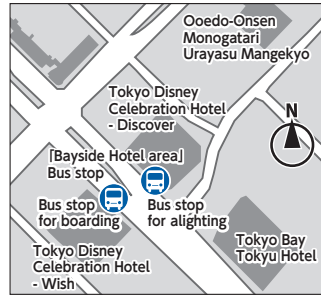

[Bayside Hotel area] Bus stop

Ichikawa·Gyotoku area → Haneda Airport

Adult Single (Child Single) ¥1,130 (¥570)

Table with columns: Journey number, Dep, 01-09, Arr. Rows include Ichikawa Station/South, Tomihama(Myoden Station), Gyotoku Station, HANEDA AIRPORT TERMINAL 2, HANEDA AIRPORT TERMINAL 1, HANEDA AIRPORT INTERNATIONAL TERMINAL.

Jointly Operated Companies

JR Tsudanuma Station·Keisei Tsudanuma Station → Haneda Airport

Adult Single (Child Single) ¥1,230 (¥620)

Table with columns: Journey number, Dep, 01-12, Arr. Rows include JR Tsudanuma Station/South, Keisei Tsudanuma Station/South, HANEDA AIRPORT TERMINAL 2, HANEDA AIRPORT TERMINAL 1, HANEDA AIRPORT INTERNATIONAL TERMINAL.

Table with columns: Journey number, Dep, 13-22, Arr. Rows include JR Tsudanuma Station/South, Keisei Tsudanuma Station/South, HANEDA AIRPORT TERMINAL 2, HANEDA AIRPORT TERMINAL 1, HANEDA AIRPORT INTERNATIONAL TERMINAL.

Book of tickets ¥10,000

Reservation

Keisei Bus TEL: 047-432-1891

Jointly Operated Companies

Keisei Bus (KS) / Airport Limousine Bus (LM)

Haneda Airport → Shin-Urayasu area

Adult Single (Child Single) ¥1,030 (¥520)

Table with columns: Journey number, Dep, 01-12, Arr. Rows include HANEDA AIRPORT INTERNATIONAL TERMINAL, HANEDA AIRPORT TERMINAL 2, HANEDA AIRPORT TERMINAL 1, Shin-Urayasu Station, Hinode Kominkan, Bayside Hotel area, Mitsui Garden Hotel Prana Tokyo Bay, Shione no machi.

Table with columns: Journey number, Dep, 13-20, Arr. Rows include HANEDA AIRPORT INTERNATIONAL TERMINAL, HANEDA AIRPORT TERMINAL 2, HANEDA AIRPORT TERMINAL 1, Shin-Urayasu Station, Hinode Kominkan, Bayside Hotel area, Mitsui Garden Hotel Prana Tokyo Bay, Shione no machi.

Jointly Operated Companies

Tokyo Bay City Kotsu (BC) / Airport Limousine Bus (LM)

Customers for Tokyo Disney Celebration Hotel and Tokyo Bay Tokyu Hotel should alight at "Bayside Hotel area" bus stop in front of the Hotel.

Haneda Airport → Ichikawa·Gyotoku area

Adult Single (Child Single) ¥1,130 (¥570)

Table with columns: Journey number, Dep, 01-10, Arr. Rows include HANEDA AIRPORT INTERNATIONAL TERMINAL, HANEDA AIRPORT TERMINAL 2, HANEDA AIRPORT TERMINAL 1, Gyotoku Station, Tomihama(Myoden Station), Ichikawa Station/South.

Jointly Operated Companies

Haneda Airport → JR Tsudanuma Station·Keisei Tsudanuma Station

Adult Single (Child Single) ¥1,230 (¥620)

Table with columns: Journey number, Dep, 01-12, Arr. Rows include HANEDA AIRPORT INTERNATIONAL TERMINAL, HANEDA AIRPORT TERMINAL 2, HANEDA AIRPORT TERMINAL 1, Keisei Tsudanuma Station/South, JR Tsudanuma Station/South.

Table with columns: Journey number, Dep, 13-24, Arr. Rows include HANEDA AIRPORT INTERNATIONAL TERMINAL, HANEDA AIRPORT TERMINAL 2, HANEDA AIRPORT TERMINAL 1, Keisei Tsudanuma Station/South, JR Tsudanuma Station/South.