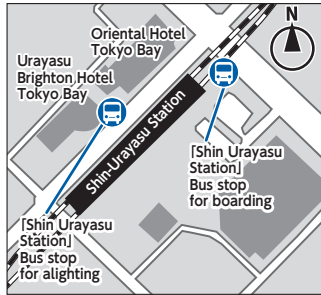

Shin-Urayasu area → Haneda Airport

Adult Single (Child Single) ¥1,030 (¥520)

Table with columns: Journey number, Dep, 01-12, Arr. Rows include Shione no machi, Mitsui Garden Hotel Prana Tokyo Bay, Bayside Hotel area, Hinode Kominkan, Shin-Urayasu Station, HANEDA AIRPORT TERMINAL 2, HANEDA AIRPORT TERMINAL 1, HANEDA AIRPORT INTERNATIONAL TERMINAL.

Table with columns: Journey number, Dep, 13-20, Arr. Rows include Shione no machi, Mitsui Garden Hotel Prana Tokyo Bay, Bayside Hotel area, Hinode Kominkan, Shin-Urayasu Station, HANEDA AIRPORT TERMINAL 2, HANEDA AIRPORT TERMINAL 1, HANEDA AIRPORT INTERNATIONAL TERMINAL.

Jointly Operated Companies

Tokyo Bay City Kotsu (BC) / Airport Limousine Bus (LM)

Customers for Tokyo Disney Celebration Hotel and Tokyo Bay Tokyu Hotel should alight at "Bayside Hotel area" bus stop in front of the Hotel.

[Shin Urayasu station] Bus stop