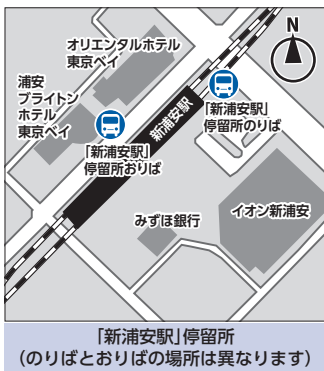

新浦安エリア発 → 羽田空港行

Table with 13 columns (01-12) and 11 rows (a-m) showing bus routes from Shin-Urayasu area to Haneda Airport.

Table with 13 columns (13-20) and 11 rows (a-m) showing bus routes from Shin-Urayasu area to Haneda Airport.

市川・行徳エリア発 → 羽田空港行

Table with 9 columns (01-09) and 11 rows (f-m) showing bus routes from Ichikawa-Gyotoku area to Haneda Airport.

JR津田沼駅・京成津田沼駅発 → 羽田空港行

Table with 12 columns (01-12) and 11 rows (I-M) showing bus routes from JR Tsudanuma and Keisei Tsudanuma Station to Haneda Airport.